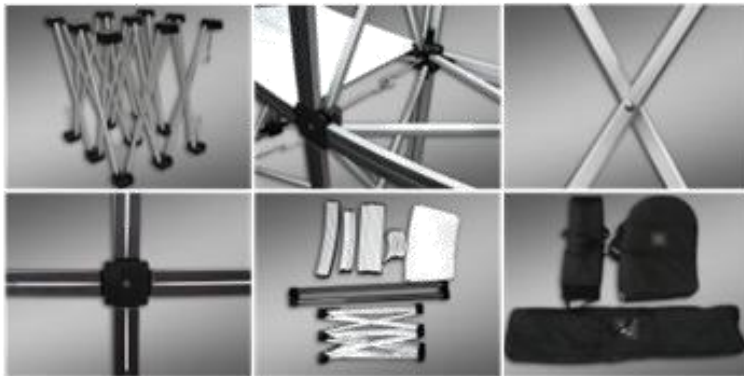

# PROMOTION STAND

Economic

Luxury

Item No.: BST10-3B  
 Graphic Size(cm): 68.5\*78.5(obverse)  
 33.5\*78.5(side face)  
 28\*77(top obverse)  
 Material: Aluminum/KT board  
 Packing: Canvas bag  
 Carton Size(cm): 20\*64\*90  
 Qty/ctn(pcs): 5pcs/ctn  
 G.W.of product(kg): 6  
 G.W.of carton(kg): 30

**Product Information:**  
 Straight and curve types of front side are available.

Item No.: BST10-3C  
 Graphic Size(cm): 60\*90\*8pcs  
 80\*120(obverse)  
 20\*80(top obverse)  
 Material: ABS  
 Packing: Oxford bag  
 Carton Size(cm): 22\*85\*88  
 Qty/ctn(pcs): 4pcs/ctn  
 G.W.of product(kg): 7.2  
 G.W.of carton(kg): 30

Item No.: BST10-4  
 Graphic Size(cm): 98\*198(side panel)  
 Material: Aluminum  
 Packing: Padded bag  
 Carton Size(cm): 16\*56\*95  
 Qty/ctn(pcs): 1pc/ctn  
 G.W.of product(kg): 13  
 G.W.of carton(kg): 16

**Description of product:**

- 1.The fabric A frame can be assembled in seconds.
- 2.The system allows a rapid single person set-up.
- 3.The displays can be fold away quickly and simply and be stored in their own carry bags.
- 4.The fabric A frame, which are self supporting and easily secured is all weather proof and extremely forgiving in all wind conditions.