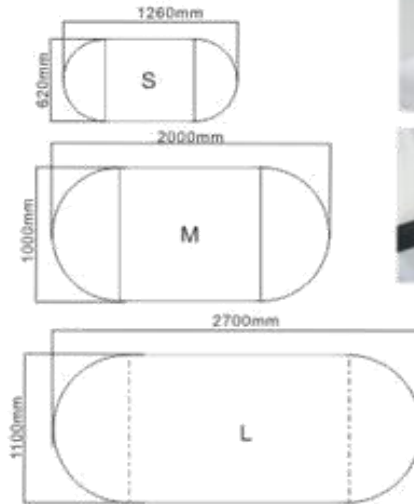

Graphic Size:

Item No.: BST10-42
Graphic Size(cm): 126*62*2(S)/100*200*2(M)/270*110*2(L)
Material: Glass fibre
Packing: Carton
Carton Size(cm): 83*83*14(S)/93*93*18cm (M)/103*103*18cm(L)
Qty/ctn(pcs): 5pcs/ctn
G.W.of product(kg): 14.5(S)/16 (M)/19.5(L)
G.W.of carton(kg): 16(S)/18 (M)/22(L)

Description of product:

- 1.The fabric A frame can be assembled in seconds.
- 2.The system allows a rapid single person set-up.
- 3.The displays can be fold away quickly and simply and be stored in their own carry bags.
- 4.The fabric A frame, which are self supporting and easily secured is all weather proof and extremely forgiving in all wind conditions.